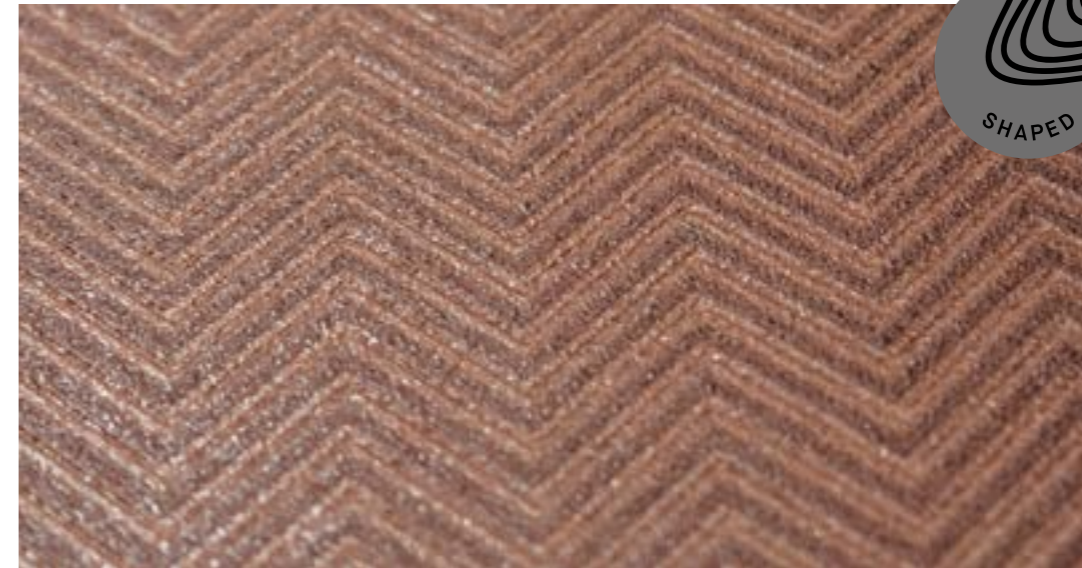

shaped (SP)

Smooth texture, the graphic is perfectly coordinated with the relief.
Textura suave, la gráfica se coordina perfectamente con el relieve.