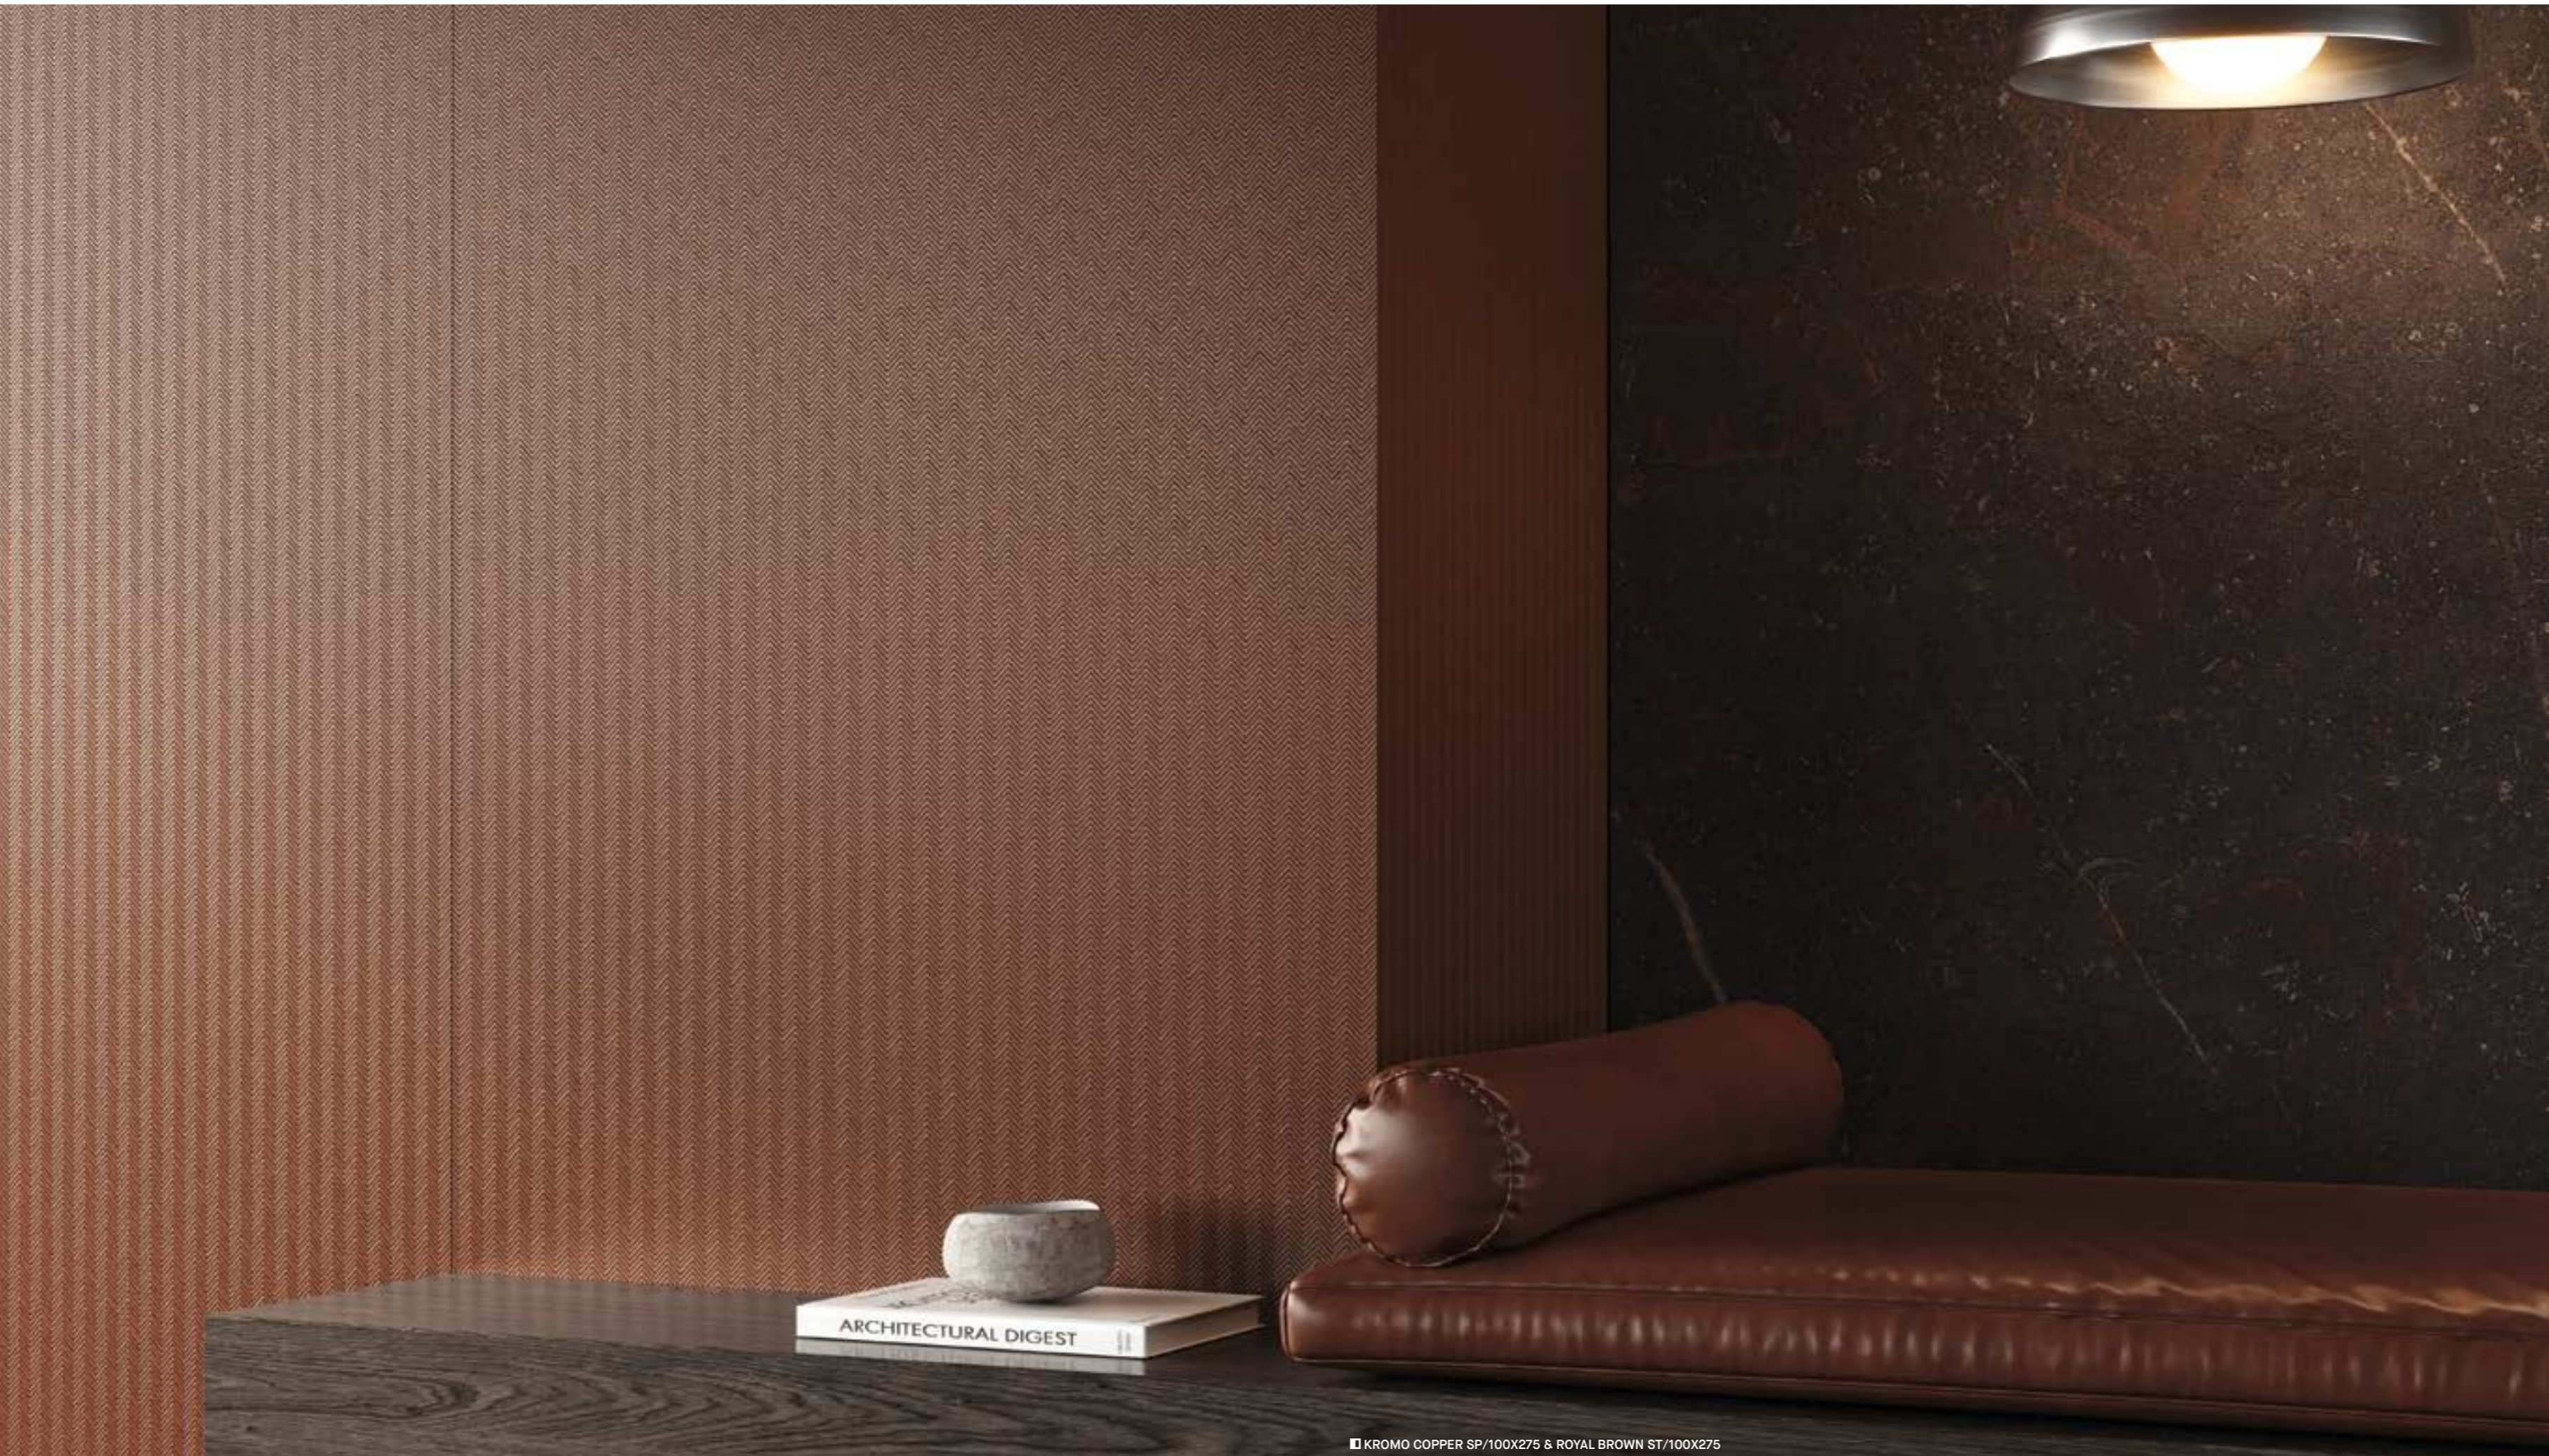

■ KROMO COPPER SP/100X275 & ROYAL BROWN ST/100X275