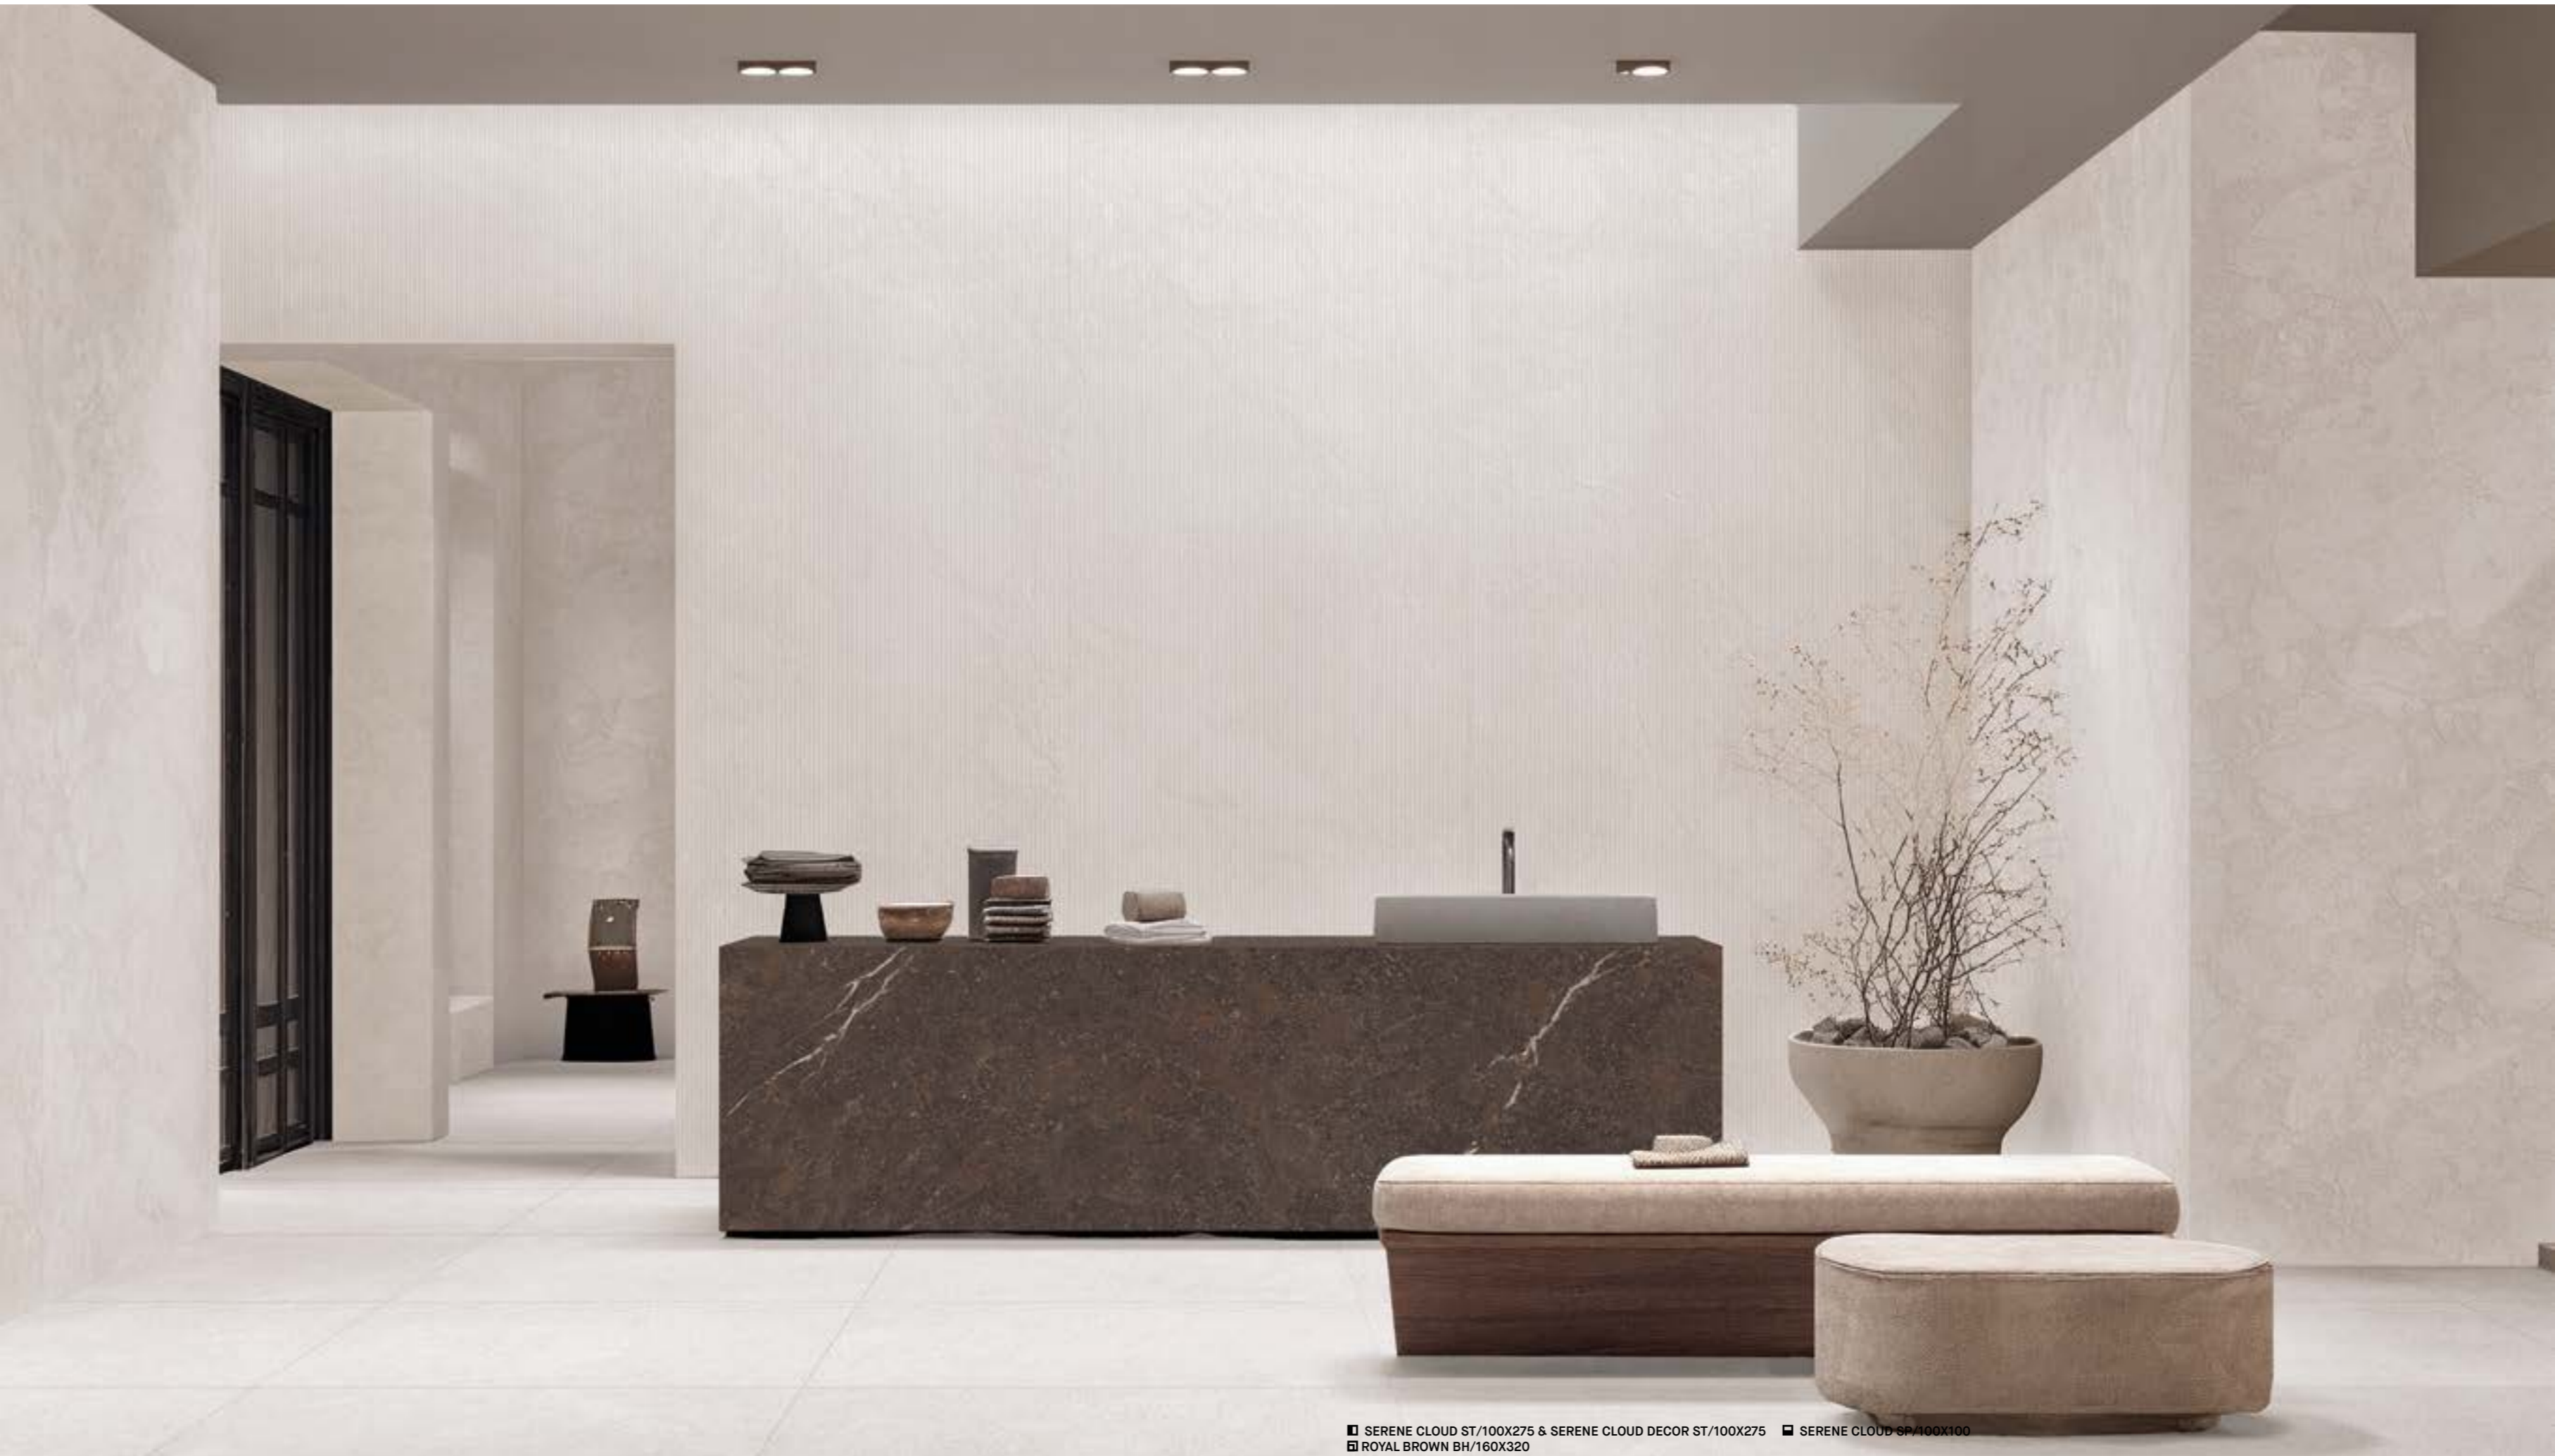

60 x 120 cm

Finish & Thickness
Acabado y Espesor

9 mm

■ SERENE CLOUD ST/100X275 ■ SERENE CLOUD SP/120X120 & SERENE CLOUD/120X120/A

■ SERENE CLOUD ST/100X275 & SERENE CLOUD DECOR ST/100X275 ■ SERENE CLOUD SP/100X100
■ ROYAL BROWN BH/160X320